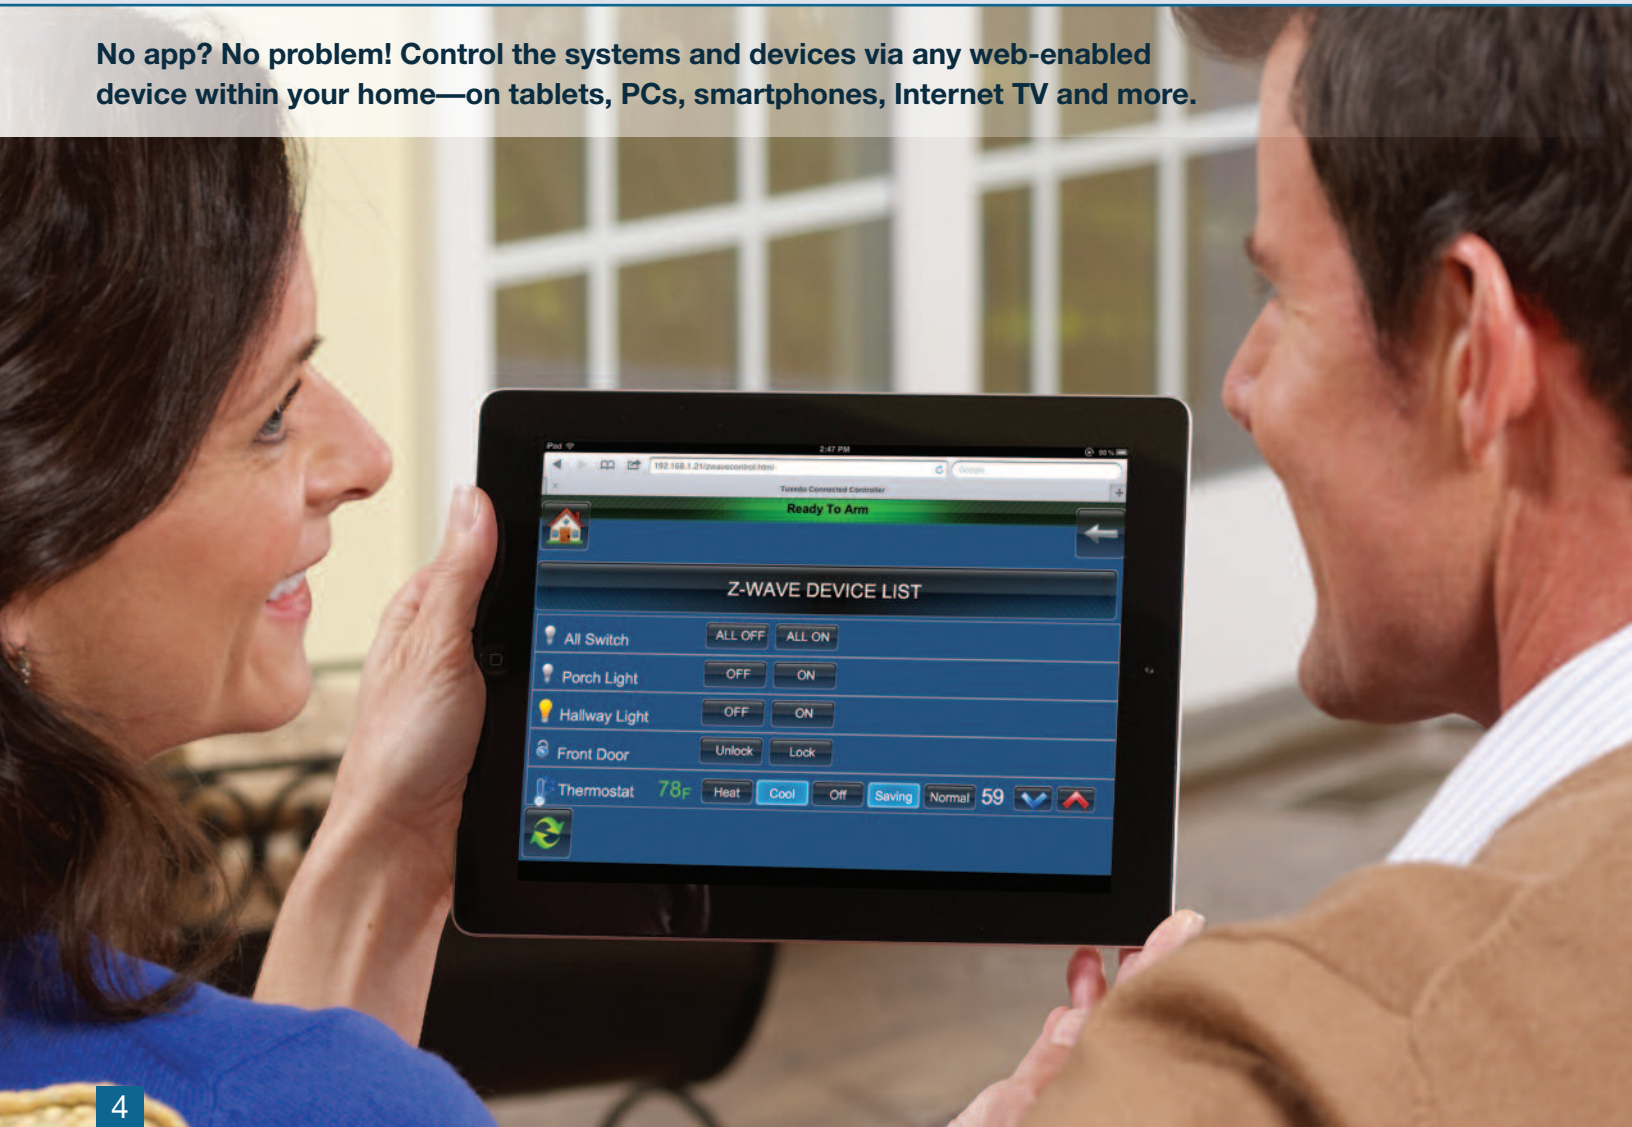

# Set the Scene

Tuxedo Touch™ makes it easy to set scenes that occur on a regular basis through Z-Wave® technology—enhancing your comfort and helping you make the most out of your home. You can unlock the front door for a babysitter or housekeeper at the same time every week, turn on the lights when your security alarm sounds, adjust the thermostat when you leave the house and more. Just use your imagination!

## Convenience

Imagine how convenient it would be to leave your house in the morning and entrust Tuxedo Touch to:

- Lock the doors
- Close the shades
- Adjust the thermostat
- Turn off the lights

**No app? No problem! Control the systems and devices via any web-enabled device within your home—on tablets, PCs, smartphones, Internet TV and more.**