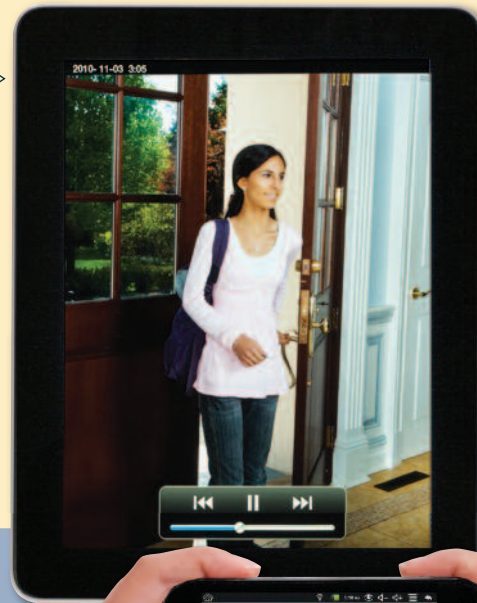

# Security Made Simple

You'll know how to use Tuxedo Touch™ the first time you see it. It's intuitive, easy to learn and easy to use.

- Icons are immediately recognizable by function to make operation crystal clear whether you're using the Tuxedo touchscreen, PC, iPhone®, iPad®, BlackBerry®, Android™, web-enabled television or other compatible device
- Icons and words are easy to read and easy to see on the bright, crystal clear screen—making Tuxedo ideal for users of any age
- System status can be displayed in English, French Canadian or Spanish
- Voice annunciation of alarm conditions\*
- Keep tabs on family members, track when workers and temporary guests use the system and view when the system was used
- Video surveillance accessible on the keypad, TV or touchscreen in the home

## Locks

Lock and unlock your doors right from Tuxedo Touch and disarm your security system right through the keypad on your lock.

*\*Voice annunciation option available in English language only.*

# Video

- Enhance your protection with the ability to view live video of up to four cameras per screen around the premises on the touchscreen, smartphones, tablets or televisions
- Check up on your kids, housekeepers and pets from another area of your home
- Keep a watchful eye over vulnerable areas like pools, backyards, front doors any time
- Add Total Connect™ Remote Services to view live video remotely and receive video alerts